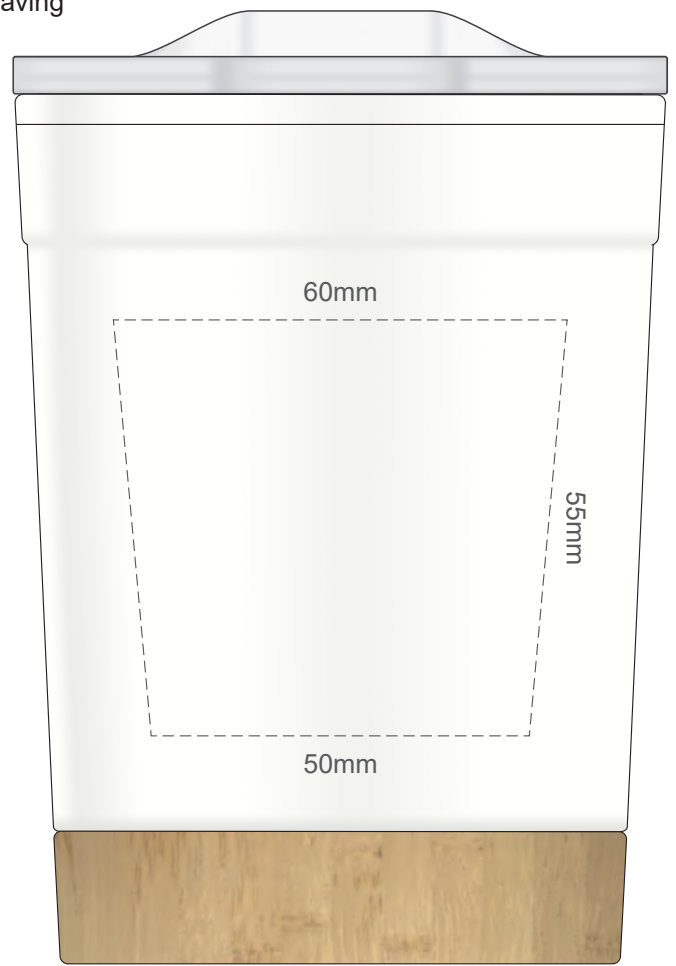

SIDE 1

100% of Actual Size
Pad Print

SIDE 2

SIDE 1

100% of Actual Size
Pad Print

SIDE 2

SIDE 1

100% of Actual Size
Pad Print

SIDE 2

SIDE 1

100% of Actual Size
Pad Print

SIDE 2

SIDE 1

100% of Actual Size
Laser Engraving

SIDE 2

SIDE 1

100% of Actual Size
Laser Engraving

SIDE 2

Please be aware that artwork will adhere to the shape of the product. Therefore, linear shapes that utilise the full print area may appear skewed from the side perspective due to the tapered nature of the product.

GIFT BOX SLEEVE

60% of Actual Size
Digital Label

393mm

142mm

UNPRINTABLE AREA

Blue Line = The SIGNIFICANT PRINT AREA
(Keep all critical images & text within this box)

Black Line = Maximum print area

Pink Line = Bleed off to here