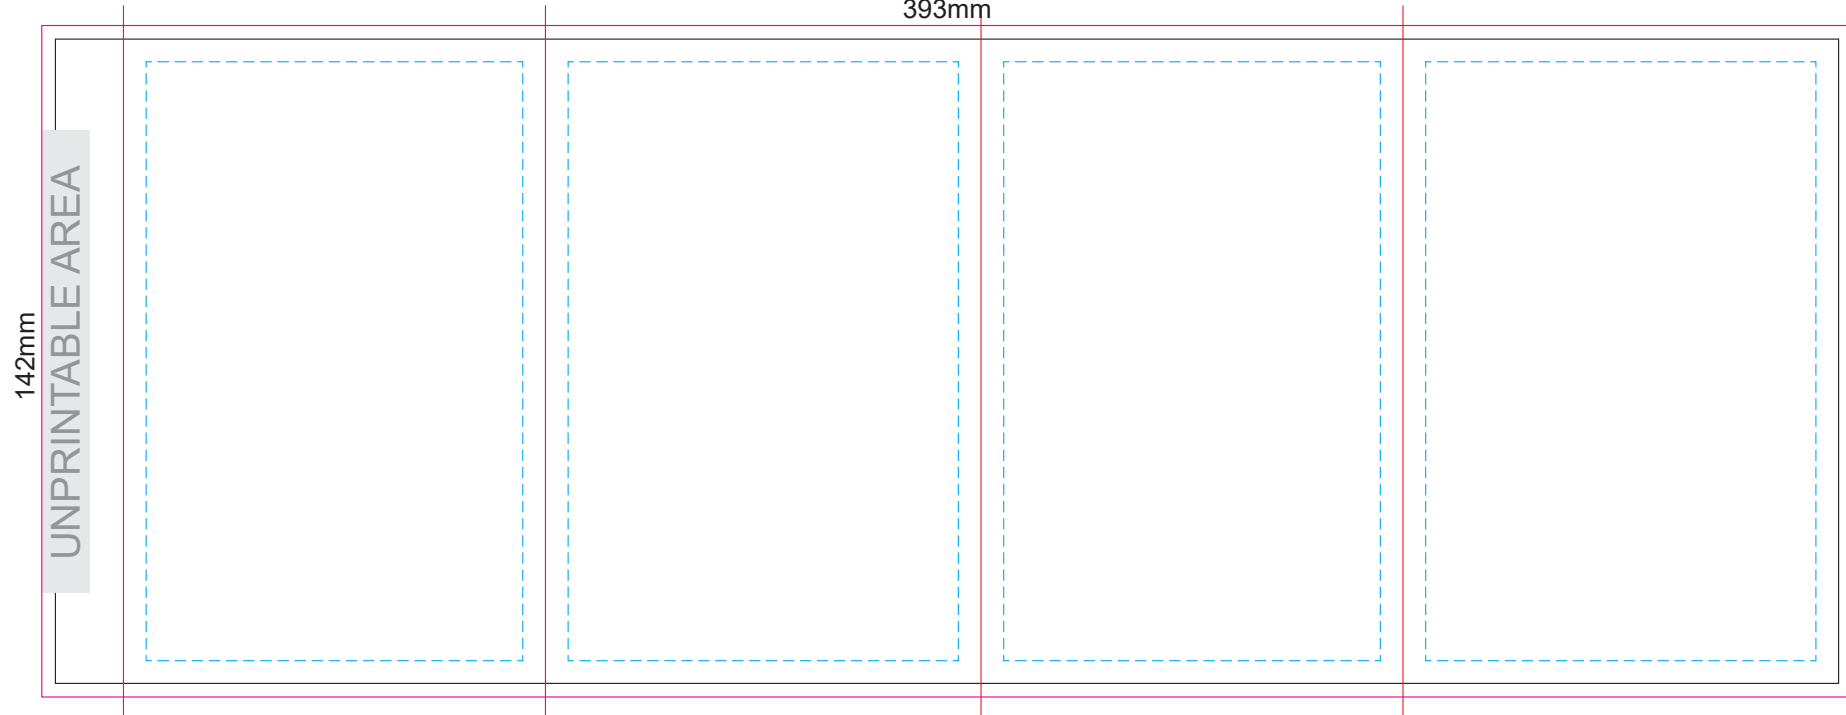

SIDE 1

100% of Actual Size
Pad Print

SIDE 2

SIDE 1

100% of Actual Size
Pad Print

SIDE 2

SIDE 1

100% of Actual Size
Pad Print

SIDE 2

SIDE 1

100% of Actual Size
Pad Print

SIDE 2

SIDE 1

100% of Actual Size
Laser Engraving

SIDE 2

SIDE 1

100% of Actual Size
Laser Engraving

SIDE 2

Please be aware that artwork will adhere to the shape of the product. Therefore, linear shapes that utilise the full print area may appear skewed from the side perspective due to the tapered nature of the product.

GIFT BOX SLEEVE

60% of Actual Size
Digital Label

393mm

142mm

UNPRINTABLE AREA

Blue Line = The SIGNIFICANT PRINT AREA
(Keep all critical images & text within this box)

Black Line = Maximum print area

Pink Line = Bleed off to here