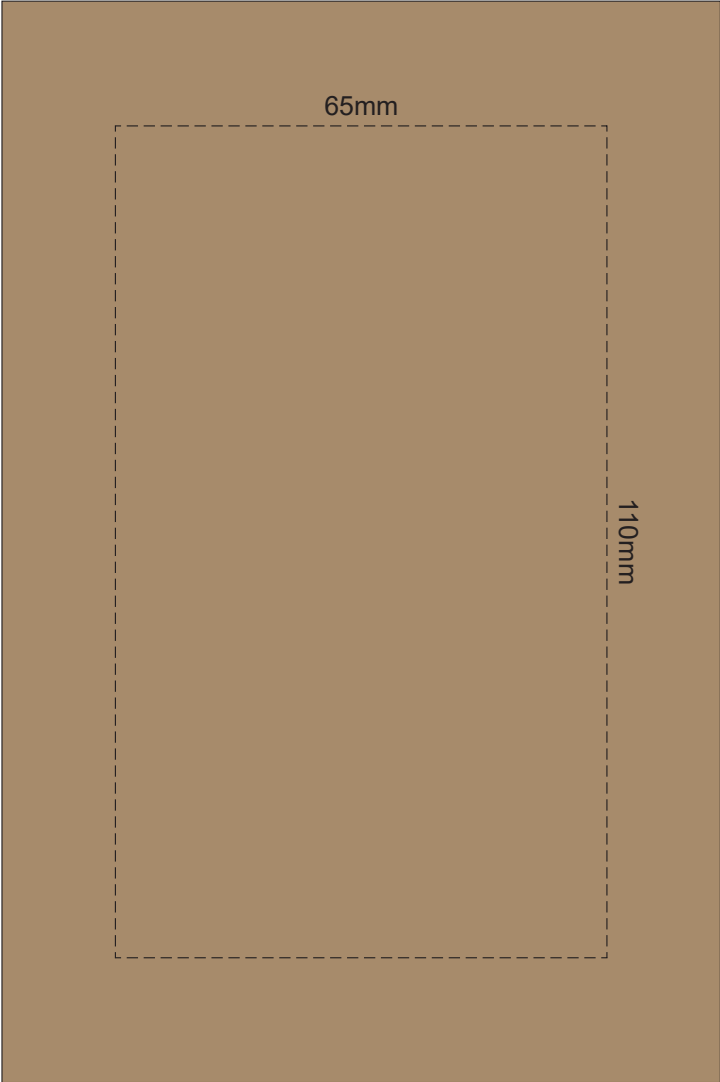

100% of Actual Size
Digital Packaging Print
FRONT

Artwork will be printed directly onto the product via CMYK printing (no white), colours will not be vibrant due to white ink not being available for this process.