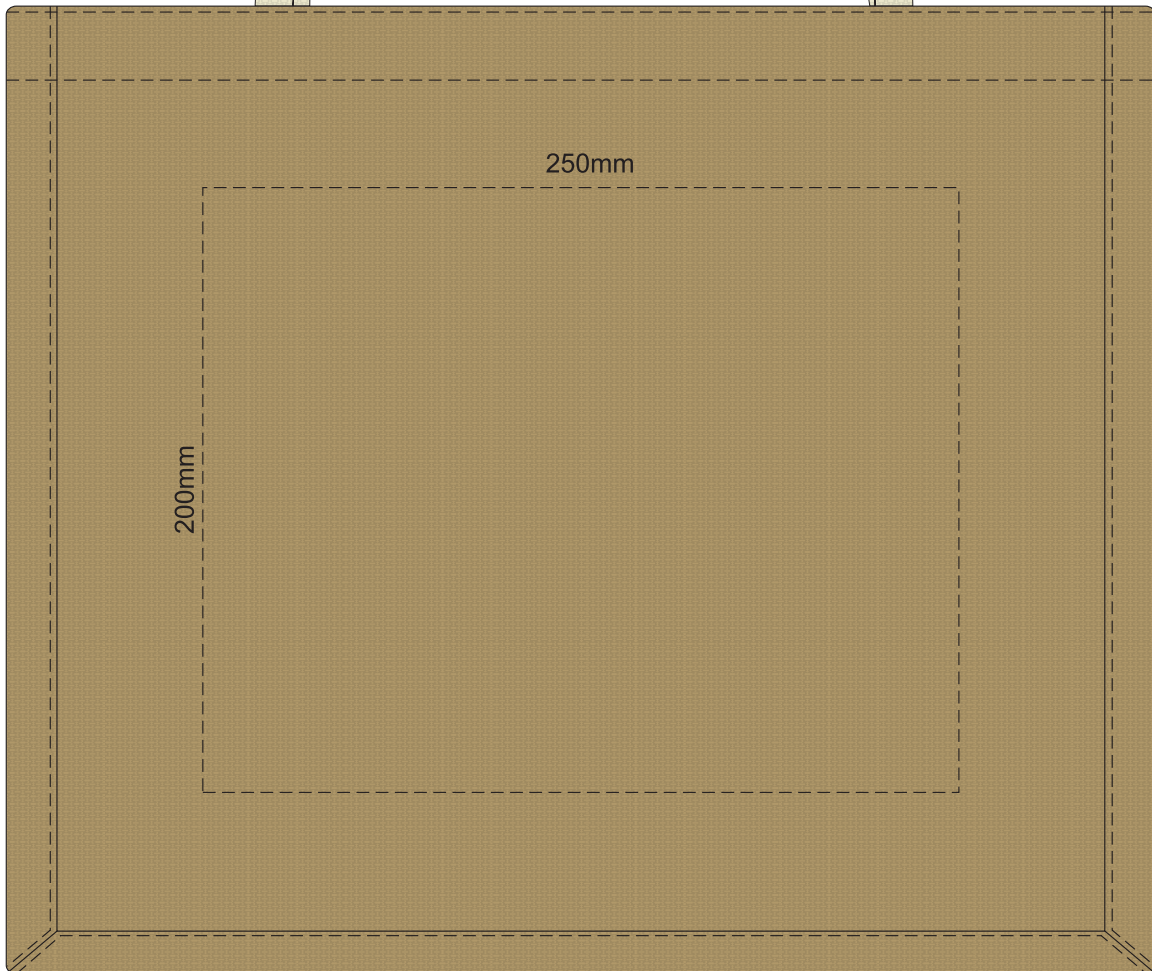

100% of Actual Size
Screen Print

Please be aware the artwork will be significantly affected by the texture of the bag.
Fine detailing, small text will be lost in the texture of the bag and may not be legible.

100% of Actual Size
Colourflex Transfer
Faux Embroidery

Please note the orientation of these print areas may be rotated to best suit your needs.