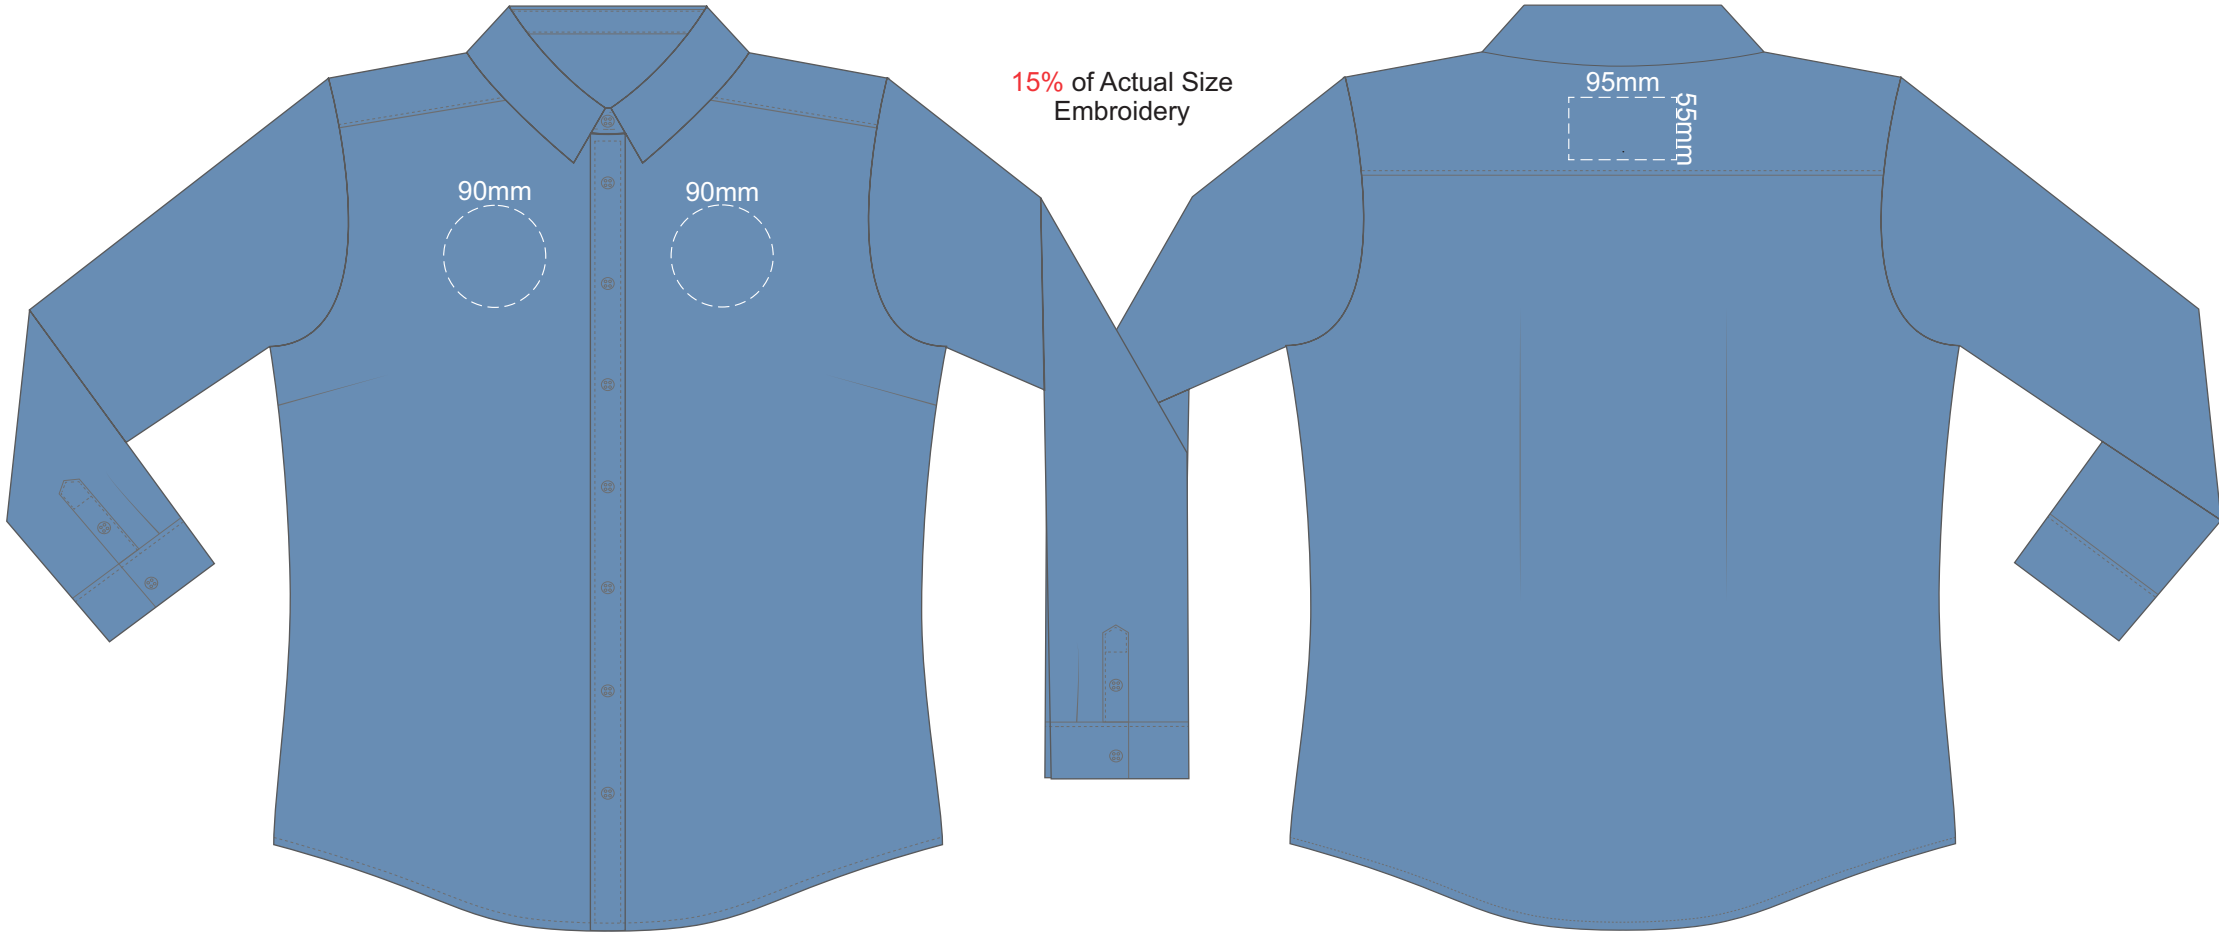

WOMENS 2XL FRONT

WOMENS 2XL BACK

PALE BLUE DENIM

BLUE DENIM

BLACK DENIM

15% of Actual Size
Embroidery

WOMENS 3XL FRONT

WOMENS 3XL BACK