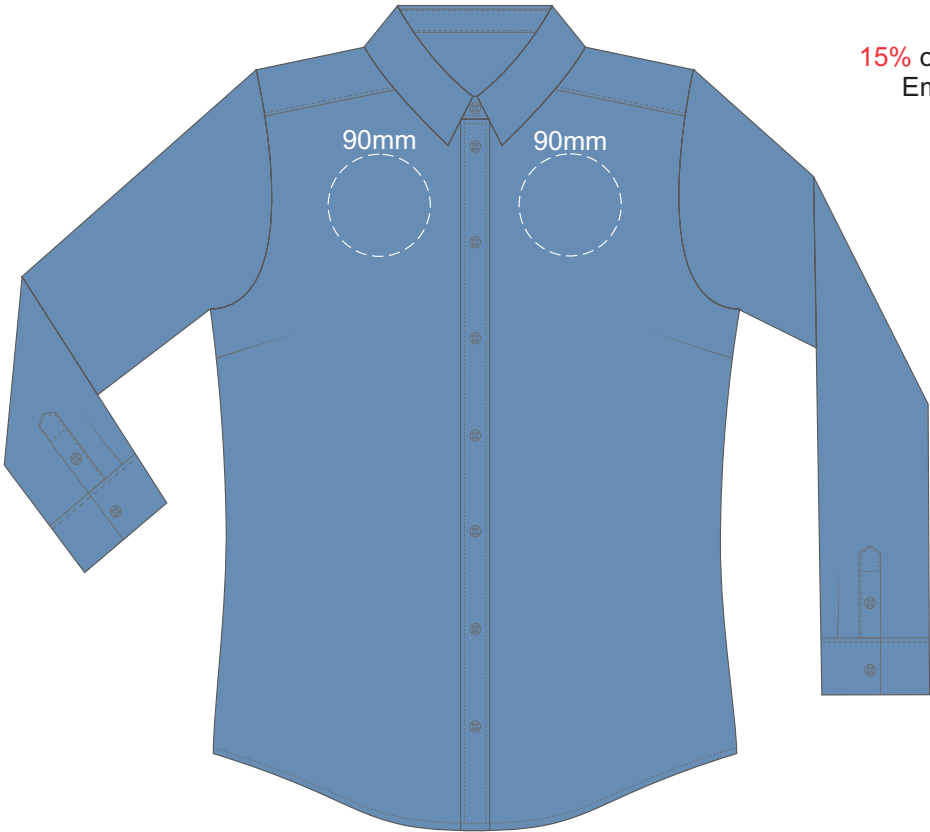

PALE BLUE DENIM

BLUE DENIM

BLACK DENIM

15% of Actual Size
Embroidery

WOMENS XS FRONT

WOMENS XS BACK

PALE BLUE DENIM

BLUE DENIM

BLACK DENIM

15% of Actual Size
Embroidery

WOMENS SMALL FRONT

WOMENS SMALL BACK

PALE BLUE DENIM

BLUE DENIM

BLACK DENIM

15% of Actual Size
Embroidery

WOMENS MEDIUM FRONT

WOMENS MEDIUM BACK

PALE BLUE DENIM

BLUE DENIM

BLACK DENIM

WOMENS LARGE FRONT

15% of Actual Size
Embroidery

WOMENS LARGE BACK

BLACK DENIM

15% of Actual Size
Embroidery

90mm

90mm

95mm

55mm

WOMENS 2XL FRONT

WOMENS 2XL BACK