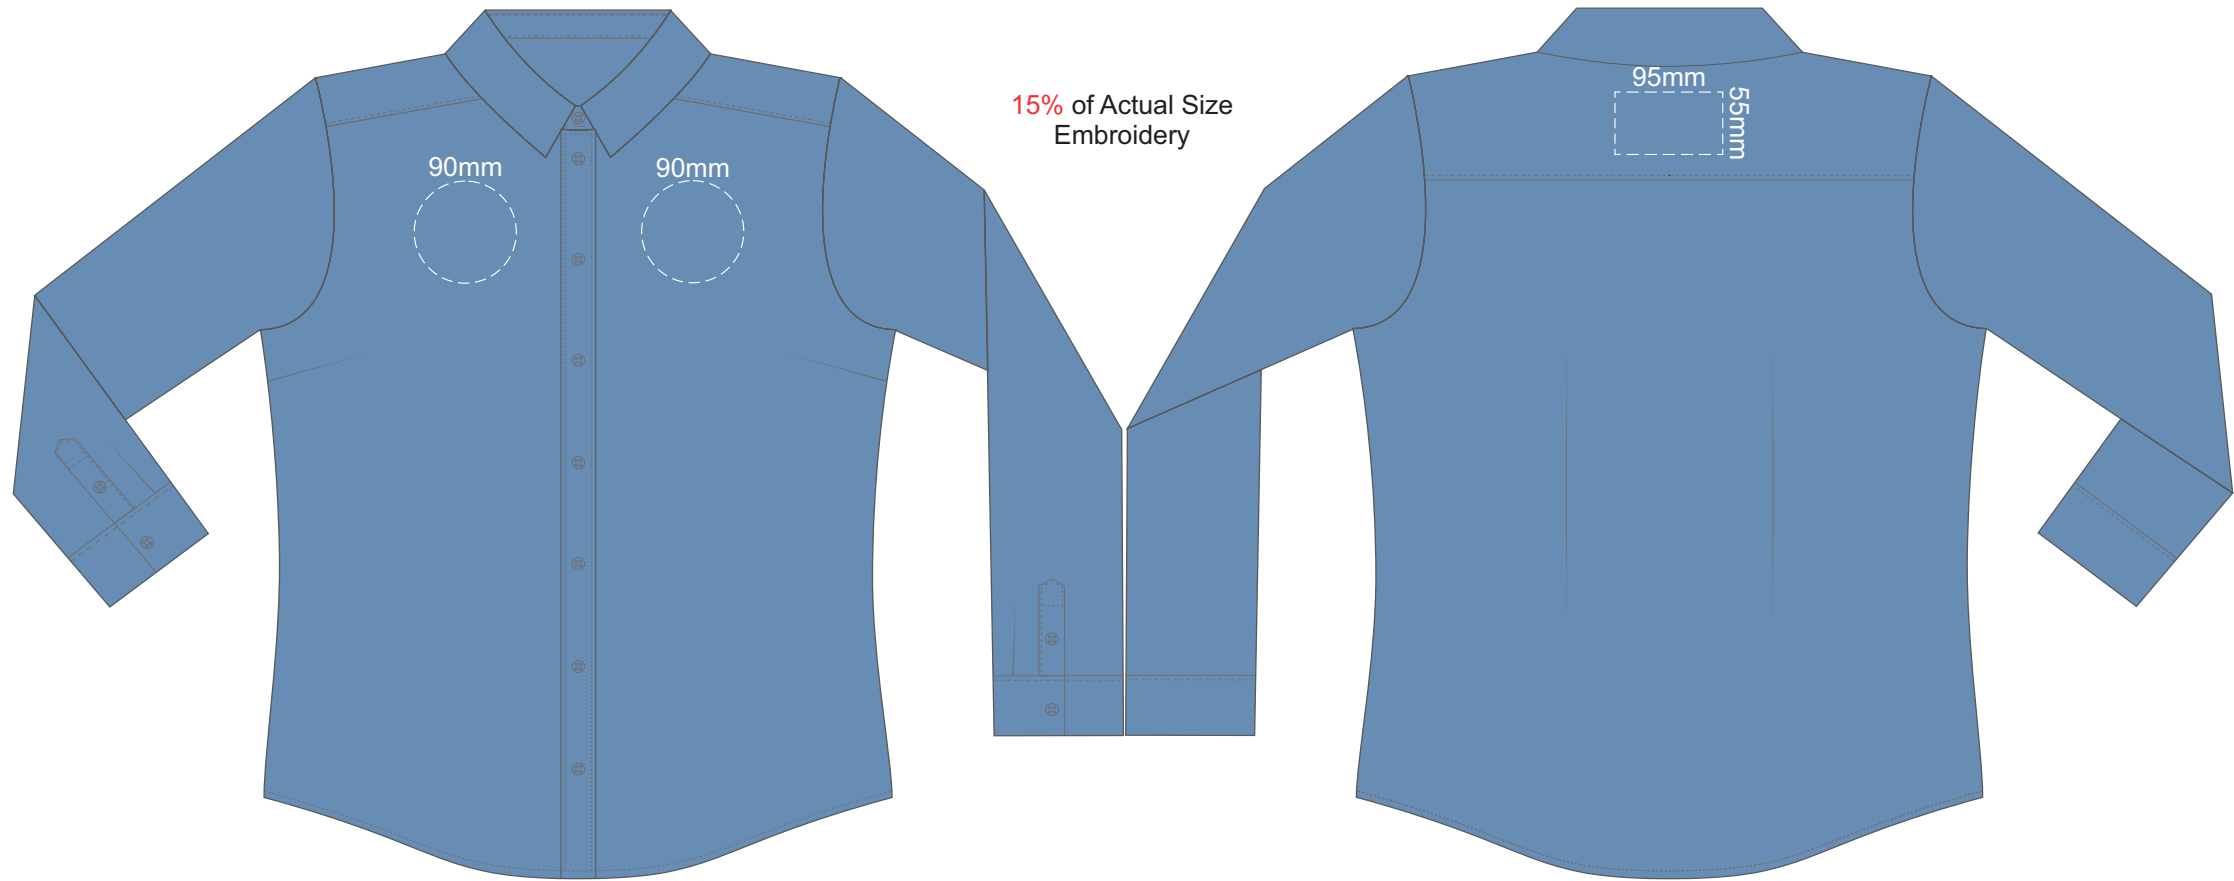

BLACK DENIM

15% of Actual Size
Embroidery

90mm

90mm

95mm

55mm

WOMENS 2XL FRONT

WOMENS 2XL BACK