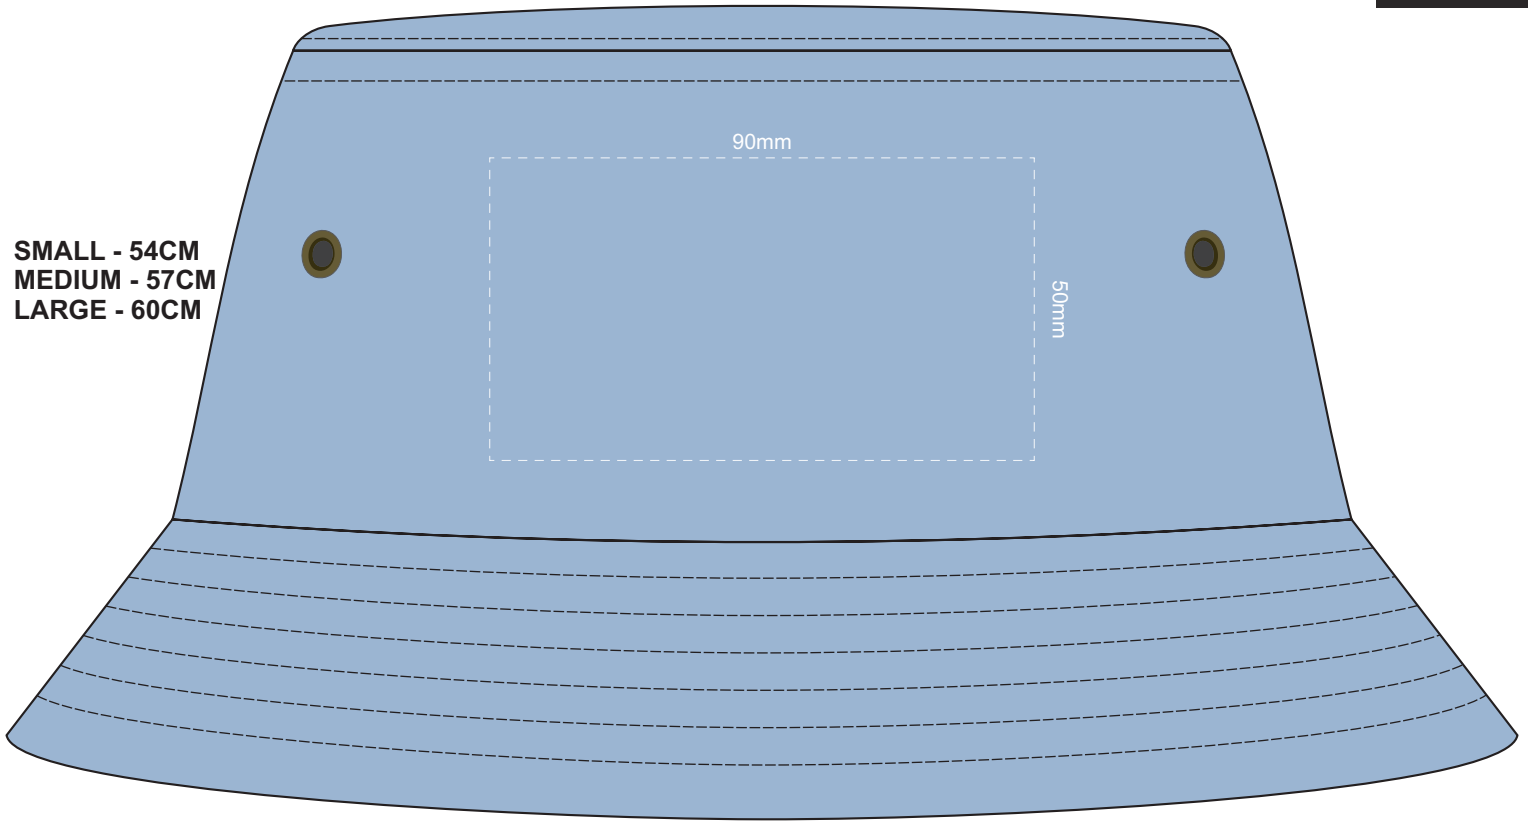

Beige
Taupe
Yellow
Mustard
Rust
Pink
Fuchsia
Burgundy
Mint
Dark Green
Khaki
Pastel Blue
Slate Blue
Mauve
Charcoal
Carbon
Carbon

80% of Actual Size
 Screen Print
 Colourflex Transfer
 Faux Embroidery
 (front & back print available)

SMALL - 54CM
MEDIUM - 57CM
LARGE - 60CM

Beige
Taupe
Yellow
Mustard
Rust
Pink
Fuchsia
Burgundy
Mint
Dark Green
Khaki
Pastel Blue
Slate Blue
Mauve
Charcoal
Carbon
Carbon

80% of Actual Size
 Embroidery
 (front & back print available)

SMALL - 54CM
MEDIUM - 57CM
LARGE - 60CM